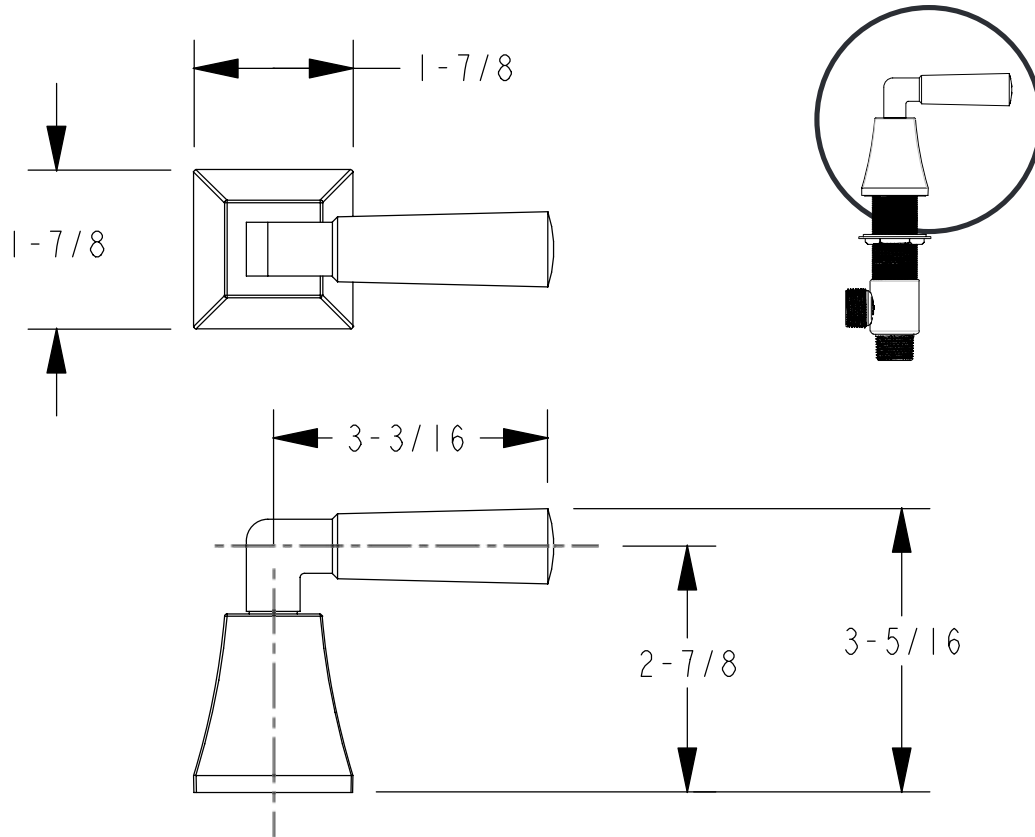

All measurements in inches

Image NOT to Scale

We reserve the right to make revisions without notice in the design of fixtures or in packaging unless this right has specifically been waived at the time the order is accepted.

This product meets ANSI/NSF Standard 61, Sect. 9, Safe Drinking Water Act - Lead Content and Leaching

MANUFACTURED :: CALIFORNIA, US (CNC) COMPUTER NUMERIC CONTROL

MATERIAL :: SOLID BRASS

WEIGHT(LBS.) :: 2